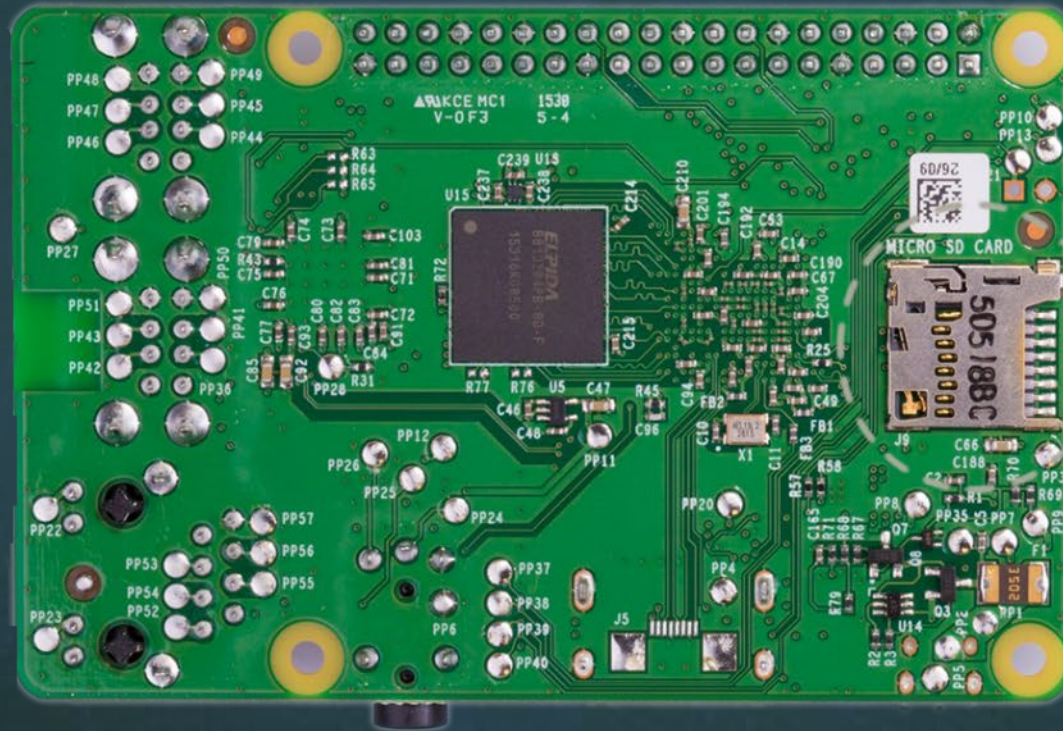

ADVANCE MITM ATTACKS USING RASPBERRY PI

COMPONENTS OF RASPBERRY PI

USB PORTS

ETHERNET PORT

MICRO USB PORT

HDMI PORT

COMPONENTS OF RASPBERRY PI

MICRO SD CARD